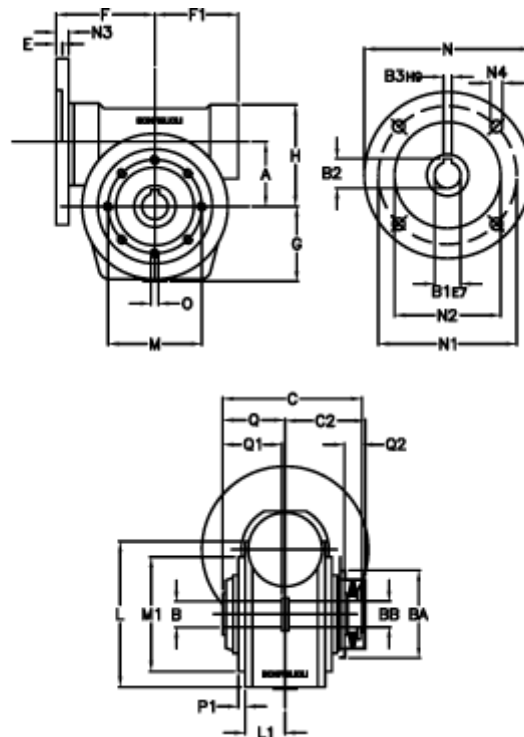

Article number: 390204908072336

Description: Worm Gear with Torque Limiter
VF 49-L2-P-80 P63B14

Measures

| | | | |
|------------|-------------------------------|-----------|----------|
| a = 49.50 | C2 = 63,5 | L1 = 36.8 | O = M6x8 |
| B = 25 | Description = VF 49P-xx-63B14 | m = 94 | P1 = 2.5 |
| B1 E7 = 11 | E = 3.0 | M1 = 68 | Q = 51.0 |
| B2 = 12.8 | F = 70 | N = 90 | Q1 = 41 |
| B3 H9 = 4 | F1 = 63 | N1 = 75 | Q2 = 15 |
| BA = 63 | g = 56 | N2 = 60 | |
| BB H7 = 14 | H = 80.0 | N3 = 7.0 | |
| C = 105 | L = 107.5 | N4 = 6 | |